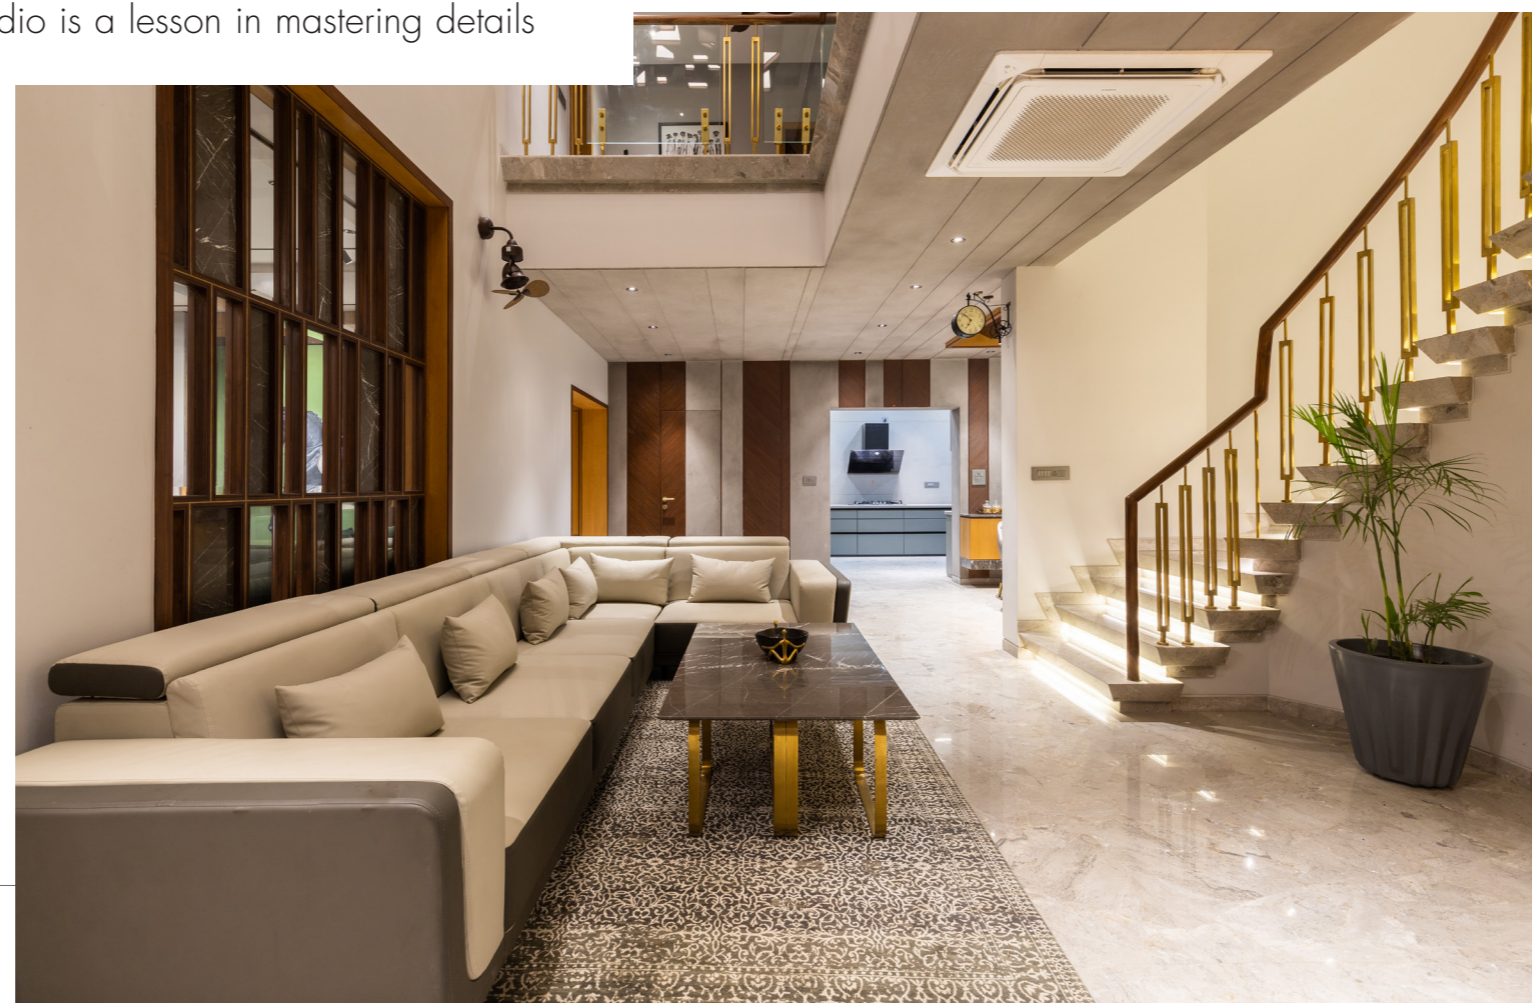

OF PRISTINE ABODES

Contemporary and personal, this home with superlative touches, designed by Space Studio is a lesson in mastering details

FROM LEFT This home in Bhilwara, Rajasthan designed by Space Studio revels in sober shades of wood; The leisure area frames visuals of colours and surface finishes; Abhishek Tater, Arpit Jain and Vivek Rathi FACING PAGE FROM TOP A creative corner for design savants unveils a smart assembly of furniture, accent walls and textures; Statement lights, modern design and radiant finishes create an opulent mood; Marbles, metallics and uses of wood coalesce in this urbane residence

Juggling with two different tastes while designing a home is a challenge in itself. But one cannot overlook the fact that challenges bring out the best in you. And this philosophy holds true to the latest residential feat by Space Studio — a 5,400 sq ft space in Bhilwara, Rajasthan, now home to a modern industrial family. A work by the trio Abhishek Tater, Arpit Jain and Vivek Rathi, the den resonates a fusion of vibrance and contrasts, fit with pristine hues and finishes by ICA Italian Wood Finishes. The eyes witness cleverly arranged decor elements that effortlessly meld with the gleaming canvas of floors, walls and accent lighting, a reflection of the family's refined outlook. Geometry and clean lines follow suit, with functionality and art in equal focus. The interiors depict a sense of comfort and warmth with visual marvels from the nature'scape.